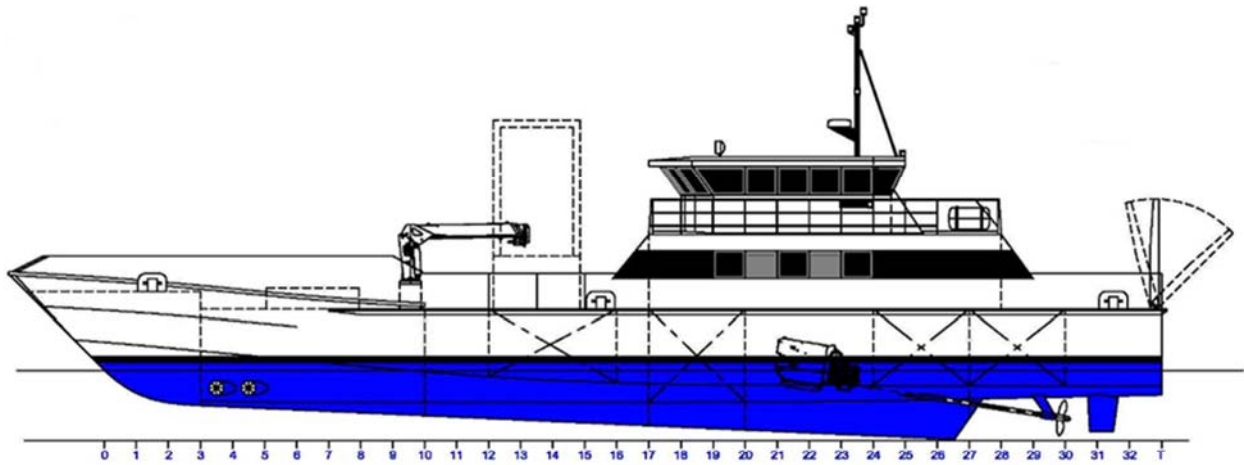

GENERAL ARRANGEMENT

OUTBOARD PROFILE