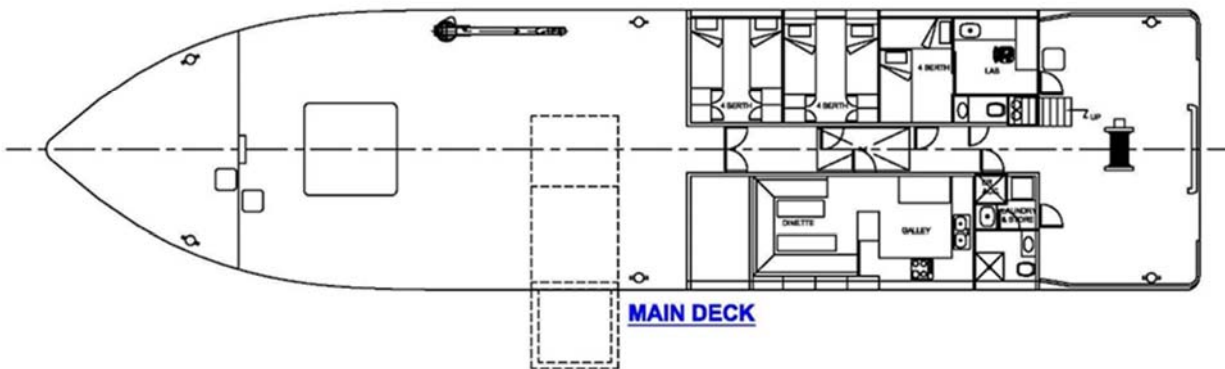

GENERAL ARRANGEMENT

MAIN DECK