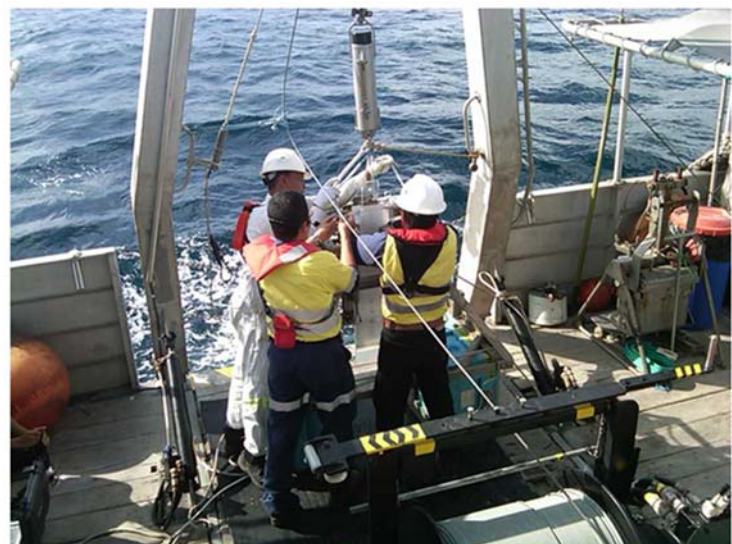

INQUIRY & CONTACT

PT.INDONUSA TENGGARA MARINE

jl.Raya Pelabuhan Benoa, Zona Marina, Bali - Indonesia

Ph: +62 361 710004 Fax: +62 361 722236

email : info@indonusa-marine.net