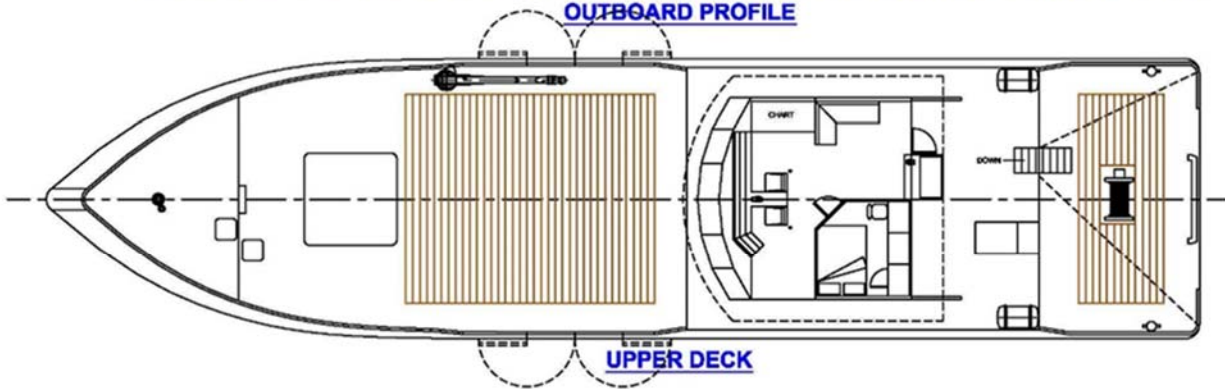

GENERAL ARRANGEMENT

UPPER DECK