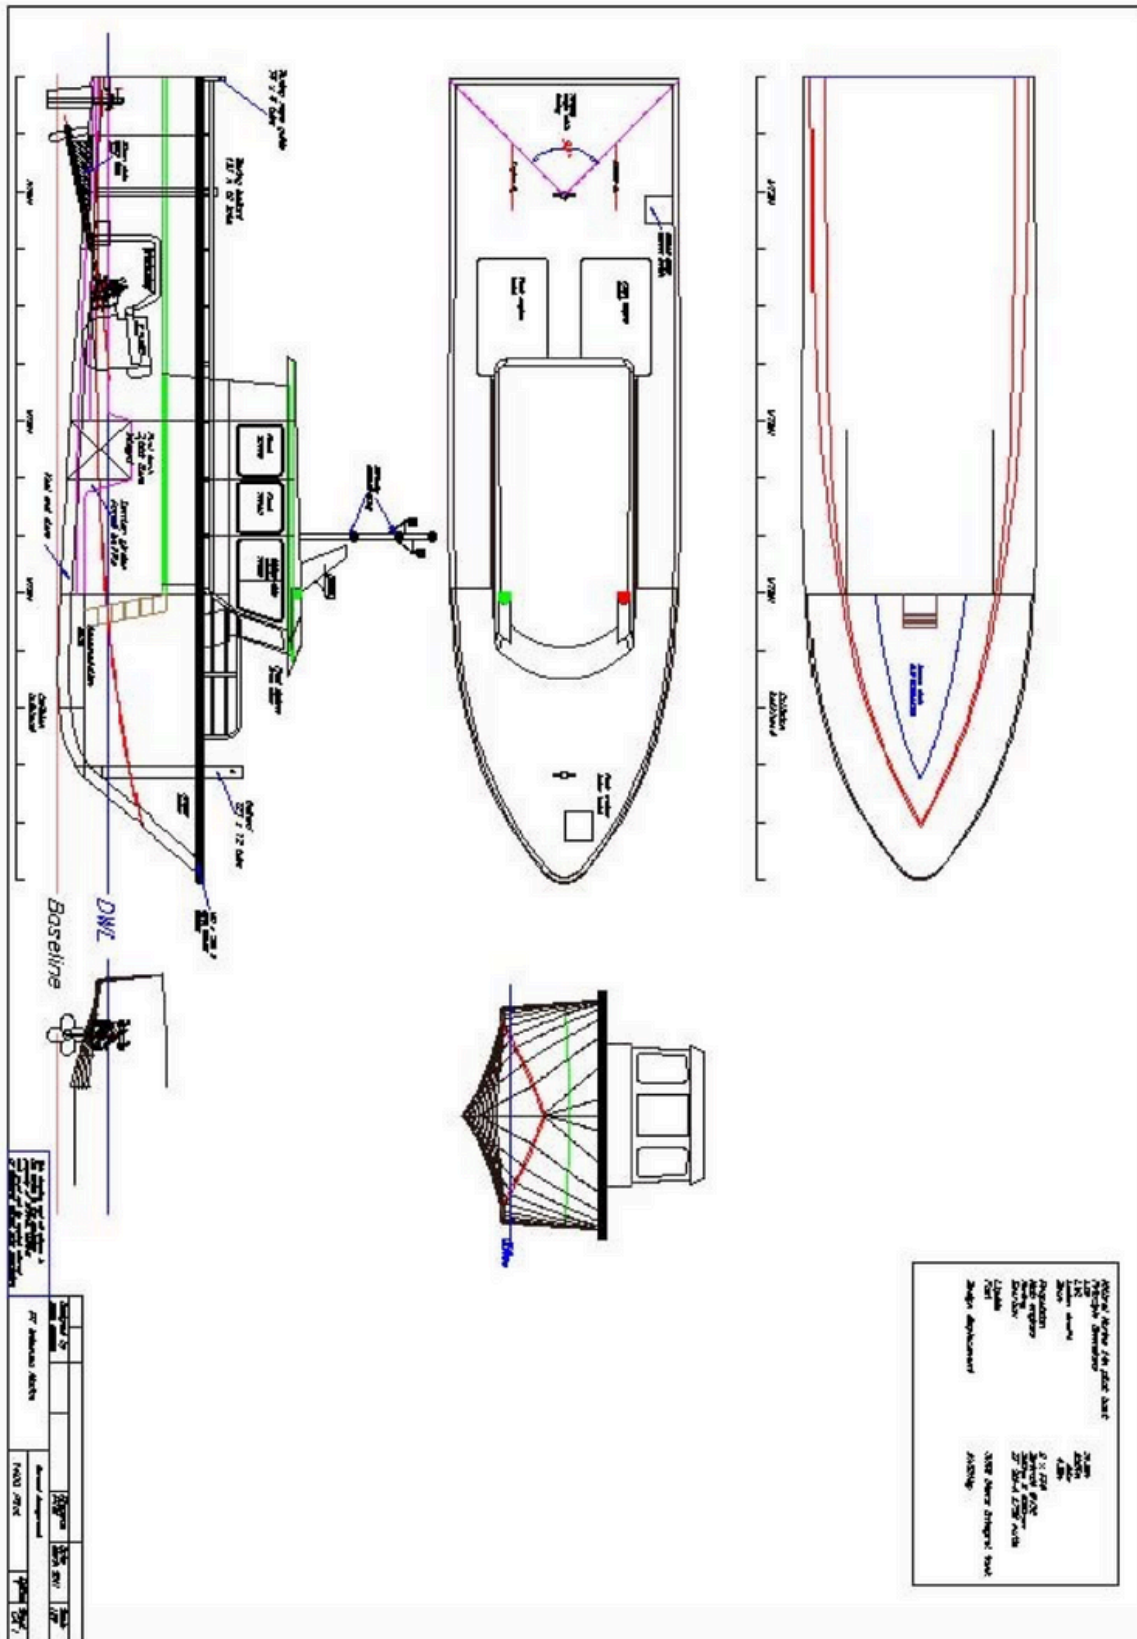

General Arrangement

[Contact & Inquiry](#)
PT. INDONUSA TENGGARA MARINE
Jalan Raya Pelabuhan Benoa, Zona Marina, Denpasar - Indonesia. 80222
Ph : +62 361 710004 ; Fax : +62 361 722236
Email : info@indonusa-marine.net
Website : www.indonusa-marine.net | www.indonusamarineservices.com